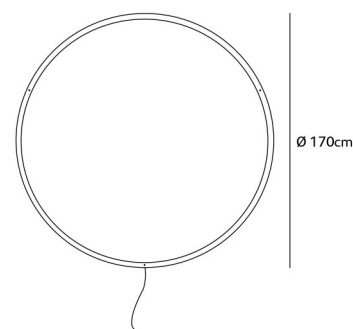

FR.170.WA.CI.T2.AN	170cm anodic brown powder coated
FR.170.WA.CI.T2.CS	170cm coated bare steel
FR.170.WA.CI.T2.LA	170cm latte powder coated
FR.170.WA.CI.T2.MR	170cm marone powder coated NEW
FR.170.WA.CI.T2.WH	170cm white powder coated

Ø 170cm
Standard cable length **200cm**
Light source **integrated**
Neon flex LED
75W / 2700K / 3000 lm
Net. weight **12kg**
Dimmable driver
Floor dimmer switch included
IP 20