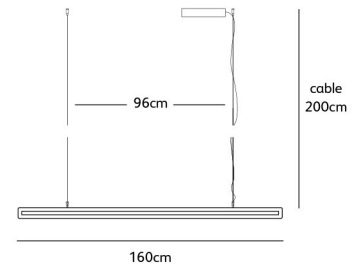

Ø 135cm
Standard cable length **200cm**
Light source **integrated**
Neon flex LED
64W / 2700K / 2025 lm
Net. weight **10kg**
Dimmable driver
Floor dimmer switch included
IP 20

FR.170.WA.CI.T2.AN	170cm anodic brown powder coated
FR.170.WA.CI.T2.CS	170cm coated bare steel
FR.170.WA.CI.T2.LA	170cm latte powder coated
FR.170.WA.CI.T2.MR	170cm marone powder coated NEW
FR.170.WA.CI.T2.WH	170cm white powder coated

Ø 170cm
Standard cable length **200cm**
Light source **integrated**
Neon flex LED
75W / 2700K / 3000 lm
Net. weight **12kg**
Dimmable driver
Floor dimmer switch included
IP 20

framed

framed suspension lamp up-down

Wxdxh **120x2,5x7cm**
 Standard cable length **200cm**
 Light source **integrated**
LED 13W up – 19W down /
2700K / 1750 lm
 Net. weight **4kg**
 Gross weight **6kg**
 Packaging **125x16,5x16,5cm**
Dimmable driver
Dimmer not included
IP 20

Wxdxh **160x2,5x7cm**
 Standard cable length **200cm**
 Light source **integrated**
LED 19W up – 26W down /
2700K / 2500 lm
 Net. weight **5,5kg**
 Gross weight **8kg**
 Packaging **165x16,5x16,5cm**
Dimmable driver
Dimmer not included
IP 20