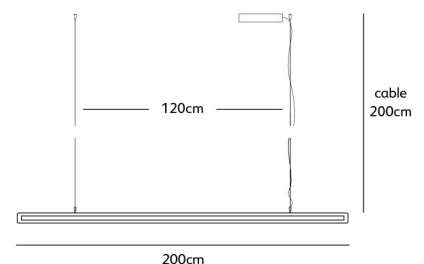

- FR.200.SU.UP/DOWN.AN 200cm anodic brown powder coated
- FR.200.SU.UP/DOWN.GM 200cm gunmetal powder coated
- FR.200.SU.UP/DOWN.LA 200cm latte powder coated
- FR.200.SU.UP/DOWN.MR 200cm marone powder coated **NEW**
- FR.200.SU.UP/DOWN.WH 200cm white powder coated

Wxdxh **200x2,5x7cm**
Standard cable length **200cm**
Light source **integrated**
LED 24W up – 34W down /
2700K / 3200 lm
Net. weight **7kg**
Gross weight **9,5kg**
Packaging **205x16,5x16,5cm**
Dimmable driver
Dimmer not included
IP 20