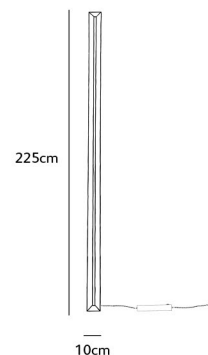

framed leaning floor lamp

FR.225.FL.AN	225cm anodic brown powder coated	Wxdxh 10x2,5x225cm
FR.225.FL.CS	225cm coated bare steel	Standard cable length 300cm
FR.225.FL.LA	225cm latte powder coated	Light source integrated LED strip
FR.225.FL.MR	225cm marone powder coated NEW	40W LED / 2700K / 3840 lm
FR.225.FL.WH	225cm white powder coated	Net. weight 10kg
		Gross weight 12kg
		Packaging 230x16,5x16,5cm
		Dimmable driver
		Floor dimmer included
		IP 20