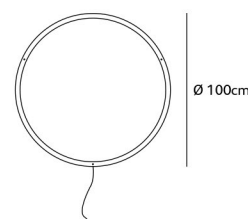

FR.100.WA.CI.T2.AN	100cm anodic brown powder coated
FR.100.WA.CI.T2.CS	100cm coated bare steel
FR.100.WA.CI.T2.LA	100cm latte powder coated
FR.100.WA.CI.T2.MR	100cm marone powder coated NEW
FR.100.WA.CI.T2.WH	100cm white powder coated

Ø 100cm
Standard cable length **200cm**
Light source **integrated**
Neon flex LED
47W / 2700K / 1500 lm
Net. weight **8kg**
Dimmable driver
Floor dimmer switch included
IP 20