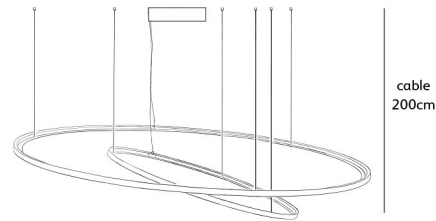

framed

framed suspension lamp circle
(suitable as up light or down light)

FR.50.CI.AN 50cm anodic brown powder coated
FR.50.CI.CS 50cm coated bare steel
FR.50.CI.LA 50cm latte powder coated
FR.50.CI.MR 50cm marone powder coated **NEW**
FR.50.CI.WH 50cm white powder coated

Ø 50cm
Standard cable length **200cm**
Light source **integrated**
Neon flex LED
24W / 2700K / 750 lm
Net. weight **4,2kg**
Dimmable driver
Dimmer not included
IP 20

FR.70.CI.AN 70cm anodic brown powder coated
FR.70.CI.CS 70cm coated bare steel
FR.70.CI.LA 70cm latte powder coated
FR.70.CI.MR 70cm marone powder coated **NEW**
FR.70.CI.WH 70cm white powder coated

Ø 70cm
Standard cable length **200cm**
Light source **integrated**
Neon flex LED
33W / 2700K / 1050 lm
Net. weight **6kg**
Dimmable driver
Dimmer not included
IP 20

FR.100.CI.AN 100cm anodic brown powder coated
FR.100.CI.CS 100cm coated bare steel
FR.100.CI.LA 100cm latte powder coated
FR.100.CI.MR 100cm marone powder coated **NEW**
FR.100.CI.WH 100cm white powder coated

Ø 135cm
Standard cable length **200cm**
Light source **integrated**
Neon flex LED
64W / 2700K / 2025 lm
Net. weight **10kg**
Dimmable driver
Dimmer not included
IP 20

framed

framed suspension lamp circle (suitable as up light or down light)