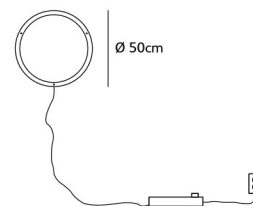

framed

framed wall lamp circle (T2)

FR.50.WA.CI.T2.AN	50cm anodic brown powder coated
FR.50.WA.CI.T2.CS	50cm coated bare steel
FR.50.WA.CI.T2.LA	50cm latte powder coated
FR.50.WA.CI.T2.MR	50cm marone powder coated NEW
FR.50.WA.CI.T2.WH	50cm white powder coated

Ø 50cm
Standard cable length **200cm**
Light source **integrated**
Neon flex LED
24W / 2700K / 750 lm
Net. weight **4,2kg**
Dimmable driver
Floor dimmer switch included
IP 20