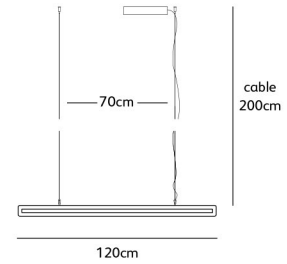

Ø 135cm
Standard cable length **200cm**
Light source **integrated**
Neon flex LED
64W / 2700K / 2025 lm
Net. weight **10kg**
Dimmable driver
Floor dimmer switch included
IP 20

FR.170.WA.CI.T2.AN	170cm anodic brown powder coated
FR.170.WA.CI.T2.CS	170cm coated bare steel
FR.170.WA.CI.T2.LA	170cm latte powder coated
FR.170.WA.CI.T2.MR	170cm marone powder coated NEW
FR.170.WA.CI.T2.WH	170cm white powder coated

Ø 170cm
Standard cable length **200cm**
Light source **integrated**
Neon flex LED
75W / 2700K / 3000 lm
Net. weight **12kg**
Dimmable driver
Floor dimmer switch included
IP 20

framed

framed suspension lamp up-down

Wxdxh **120x2,5x7cm**
 Standard cable length **200cm**
 Light source **integrated**
LED 13W up – 19W down /
2700K / 1750 lm
 Net. weight **4kg**
 Gross weight **6kg**
 Packaging **125x16,5x16,5cm**
Dimmable driver
Dimmer not included
IP 20

Wxdxh **160x2,5x7cm**
 Standard cable length **200cm**
 Light source **integrated**
LED 19W up – 26W down /
2700K / 2500 lm
 Net. weight **5,5kg**
 Gross weight **8kg**
 Packaging **165x16,5x16,5cm**
Dimmable driver
Dimmer not included
IP 20