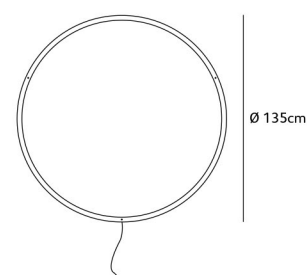

FR.135.WA.CI.T2.AN	135cm anodic brown powder coated
FR.135.WA.CI.T2.CS	135cm coated bare steel
FR.135.WA.CI.T2.LA	135cm latte powder coated
FR.135.WA.CI.T2.MR	135cm marone powder coated NEW
FR.135.WA.CI.T2.WH	135cm white powder coated

Ø 135cm
Standard cable length **200cm**
Light source **integrated**
Neon flex LED
64W / 2700K / 2025 lm
Net. weight **10kg**
Dimmable driver
Floor dimmer switch included
IP 20