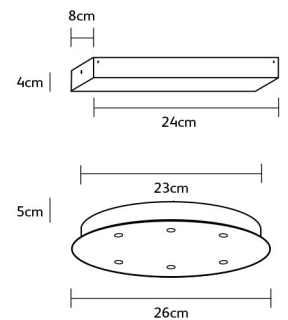

framed

framed suspension lamp circle (suitable as up light or down light)

FR.170.CI.AN	170cm anodic brown powder coated	Ø 170cm
FR.170.CI.CS	170cm coated bare steel	Standard cable length 200cm
FR.170.CI.LA	170cm latte powder coated	Light source integrated
FR.170.CI.MR	170cm marone powder coated NEW	Neon flex LED
FR.170.CI.WH	170cm white powder coated	75W / 2700K / 3000 lm
		Net. weight 12kg
		Dimmable driver
		Dimmer not included
		IP 20

framed circle driver & driver box options

Add the desired driver and driver box to your order. The standard white driver box and TRIAC driver will be added to your order if no driver box or driver is mentioned in your purchase order.

DRIVER.TRIAC	TRIAC driver
DRIVER.TYPE1	DALI/1-10V/0-10V/push on the mains
FR.DB.A.AN	framed driver box wxdxh = 24x8x4cm anodic brown
FR.DB.A.GM	framed driver box wxdxh = 24x8x4cm gunmetal
FR.DB.A.LA	framed driver box wxdxh = 24x8x4cm latte
FR.DB.A.MR	framed driver box wxdxh = 24x8x4cm marone NEW
FR.DB.A.WH	framed driver box wxdxh = 24x8x4cm white (standard)
FR.DB.R.AN	framed driver box round Ø23cm x 5cm anodic brown
FR.DB.R.GM	framed driver box round Ø23cm x 5cm gunmetal
FR.DB.R.LA	framed driver box round Ø23cm x 5cm latte
FR.DB.R.MR	framed driver box round Ø23cm x 5cm marone NEW
FR.DB.R.WH	framed driver box round Ø23cm x 5cm white

*Note: driver box round is suitable for 2 framed circles maximum.

If 1 framed circle is ordered, the ceiling cover is provided with 3 mounting points for the suspension cables instead of 6.

framed leaning floor lamp