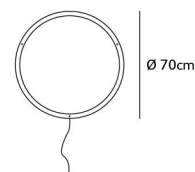

FR.70.WA.CI.T2.AN	70cm anodic brown powder coated
FR.70.WA.CI.T2.CS	70cm coated bare steel
FR.70.WA.CI.T2.LA	70cm latte powder coated
FR.70.WA.CI.T2.MR	70cm marone powder coated NEW
FR.70.WA.CI.T2.WH	70cm white powder coated

Ø 70cm
Standard cable length **200cm**
Light source **integrated**
Neon flex LED
33W / 2700K / 1050 lm
Net. weight **6kg**
Dimmable driver
Floor dimmer switch included
IP 20